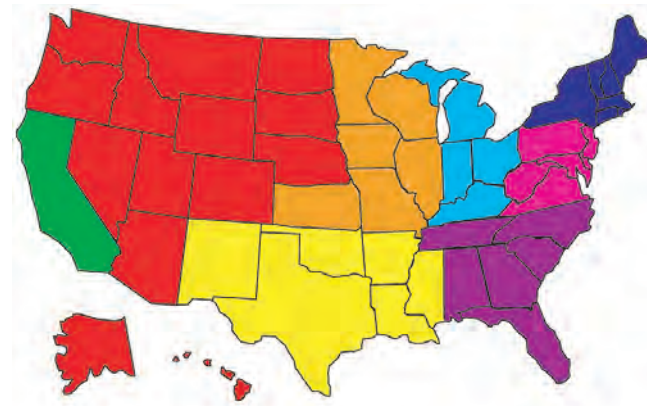

Schedule

Space Close	Ad Materials Deadline	Deck Mails
06/27/08	07/10/08	08/14/08
11/21/08	12/05/08	01/05/09
02/25/09	03/04/09	04/03/09

Rates

We now have 8 regions to choose from!

National (8 regions, 91,000 circulation)	1x	2x	3x
Jumbo (5.375" x 7")	\$4,610	\$4,380	\$3,985
Regular (3.5" x 5.5")	\$2,945	\$2,740	\$2,505

Regional (1 region, 11,500 average circulation)	1x	2x	3x
Jumbo (5.375" x 7")	\$1,085	\$1,030	\$965
Any 2 Regions	\$1,565	\$1,455	\$1,325
Any 3 Regions	\$1,990	\$1,875	\$1,740
Regular (3.5" x 5.5")	\$720	\$660	\$605
Any 2 Regions	\$1,035	\$922	\$840
Any 3 Regions	\$1,300	\$1,190	\$1,100

*Design services are available upon request, with prices starting at \$150. Call for details.

Distribution

National distribution to 91,000 parent group leaders. Regional distribution on average to 11,500 parent group leaders per region.

- **Central**
IN, KY, MI, OH
- **Mid-Atlantic**
DC, DE, MD, NJ, PA, VA, WV
- **Midwest**
IL, MO, IA, MN, WI, KS
- **NY/New England**
NY, CT, MA, ME, NH, RI, VT
- **Southeast**
AL, FL, GA, NC, SC, TN
- **Southwest**
AR, MS, OK, LA, TX, NM
- **West**
AZ, AK, CO, HI, ID, MT, ND, NE, NV, OR, SD, UT, WA, WY
- **California**